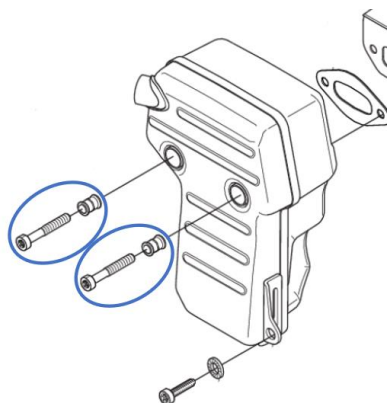

### SYMPTOM/DESCRIPTION

Field reports have shown that the muffler can come lose on products in the K970 family. As an improvement, longer screws and a sleeve have been introduced for the two top screws. These are the same screws and sleeves that are used to hold down the cylinder on K970.

### PARTS INFORMATION

Article Name	Old Article Number	New Article Number
Screw	Already existing article	544218440
Sleeve	Already existing article	578119101