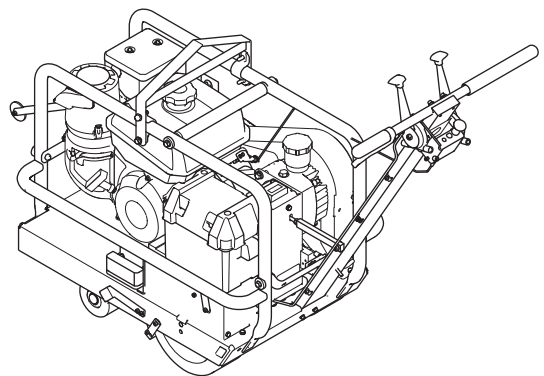

Soff-cut 2000

Fits machines from 2018 S/N 137419401