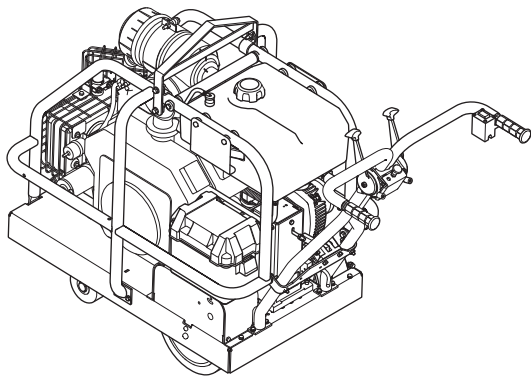

Pos	Art No	Name	Qty
1	542 19 96-48	Switch	1
2	539 30 01-13	Rubber shoe	1
3	594 92 61-01	Bracket	1
4	542 16 69-06	Tie wrap	15
5	594 04 65-01	Harness assy	1
6	585 97 28-01	Screw M8x30	2
7	599 07 69-01	Light	1

Soff-cut 4000

Fits machines from 2017 S/N 1369008001