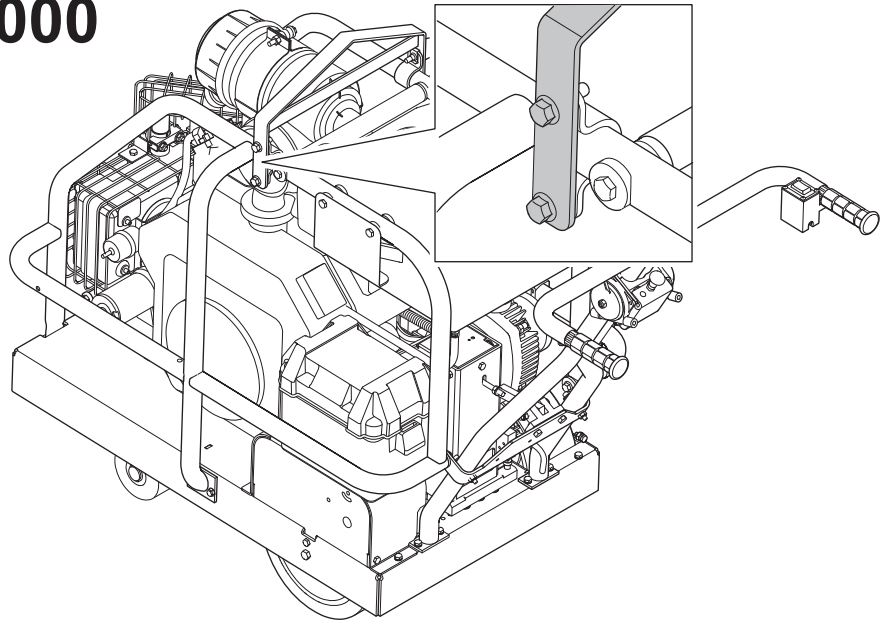

1

Soff-cut 4000